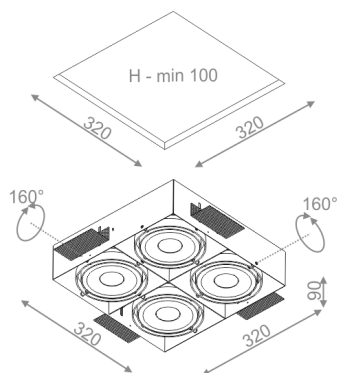

MIX

mix	-06

Tolerance for dimensions

Warranty period 5 years