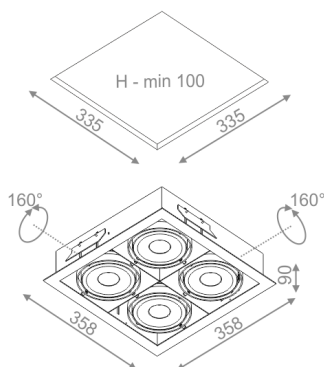

SQUARES 111x4 SQ QRLED recessed

SQUARES 111x4 SQ QRLED wpuszczany

Category: recessed

Power 4x dependent on version

Light source: LED, integrated

Dimming options: DALI, switchDIM, Phase-Control

Integrated light source

Gear included.

On request CRI 97.

AVAILABLE FINISHES:

MATT MIX

Tolerance for dimensions

Warranty period 5 years

AVAILABLE VERSIONS:

L927	Low power - Low power	2700K	CRI>90
M927	Medium power - Medium power	2700K	CRI>90
L930	Low power - Low power	3000K	CRI>90
M930	Medium power - Medium power	3000K	CRI>90
L940	Low power - Low power	4000K	CRI>90
M940	Medium power - Medium power	4000K	CRI>90