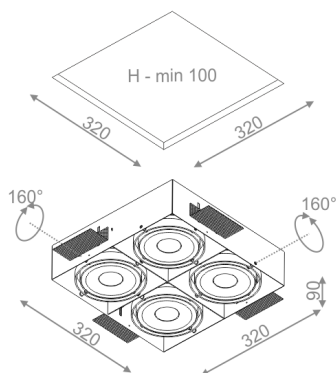

SQUARES 111x4 SQ QRLED 230V trimless recessed

SQUARES 111x4 SQ QRLED 230V trimless wpuszczany

Category: recessed

Power 4x dependent on version

Light source: LED, integrated

Dimming: Phase-Control

Integrated light source

Gear not required.

AVAILABLE FINISHES:

MATT MIX

Tolerance for dimensions

Warranty period 5 years

AVAILABLE VERSIONS:

H927	High power - High power	2700K	CRI>90
M927	Medium power - Medium power	2700K	CRI>90
H930	High power - High power	3000K	CRI>90
M930	Medium power - Medium power	3000K	CRI>90
H940	High power - High power	4000K	CRI>90
M940	Medium power - Medium power	4000K	CRI>90