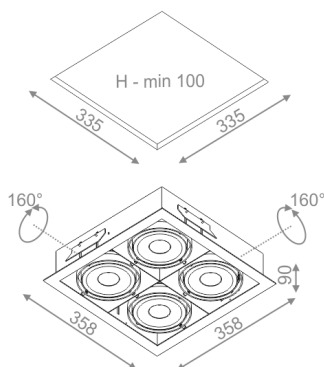

Tolerance for dimensions

Warranty period 5 years

AVAILABLE VERSIONS:

H927	High power - High power	2700K	CRI>90
M927	Medium power - Medium power	2700K	CRI>90
H930	High power - High power	3000K	CRI>90
M930	Medium power - Medium power	3000K	CRI>90
H940	High power - High power	4000K	CRI>90
M940	Medium power - Medium power	4000K	CRI>90

AVAILABLE FINISHES:

MATT

alu matt	-01	black matt	-02
white matt	-03	grey	-16
anthracite structure	-18	gold structure	-19

MIX

mix	-06