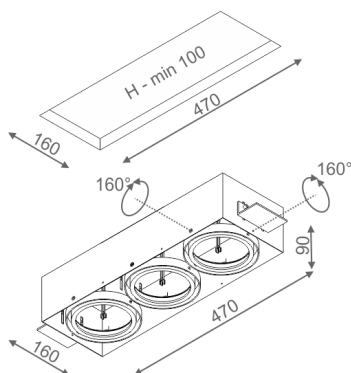

GLOSS

black gloss	-22	white gloss	-23

Tolerance for dimensions

Warranty period 2 years