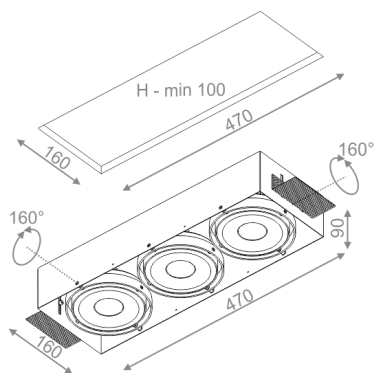

Tolerance for dimensions

Warranty period 5 years

AVAILABLE VERSIONS:

L927	Low power - Low power	2700K	CRI>90
M927	Medium power - Medium power	2700K	CRI>90
L930	Low power - Low power	3000K	CRI>90
M930	Medium power - Medium power	3000K	CRI>90
L940	Low power - Low power	4000K	CRI>90
M940	Medium power - Medium power	4000K	CRI>90

AVAILABLE FINISHES:

MATT

alu matt	-01	black matt	-02
white matt	-03	grey	-16
anthracite structure	-18	gold structure	-19

MIX

mix	-06