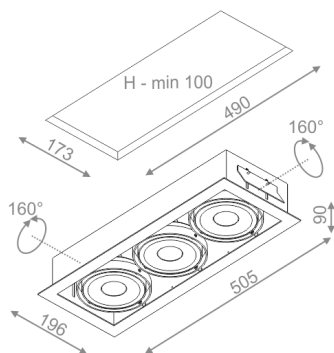

SQUARES 111x3 QRLED recessed

SQUARES 111x3 QRLED wpuszczany

Category: recessed

Power 3x dependent on version

Light source: LED, integrated

Dimming options: DALI, switchDIM, Phase-Control

Integrated light source

Gear included.

On request CRI 97.

AVAILABLE FINISHES:

MATT MIX

Tolerance for dimensions

Warranty period 5 years

AVAILABLE VERSIONS:

L927	Low power - Low power	2700K	CRI>90
M927	Medium power - Medium power	2700K	CRI>90
L930	Low power - Low power	3000K	CRI>90
M930	Medium power - Medium power	3000K	CRI>90
L940	Low power - Low power	4000K	CRI>90
M940	Medium power - Medium power	4000K	CRI>90