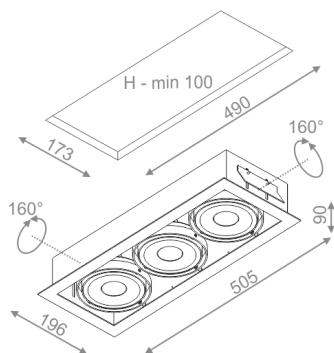

Tolerance for dimensions

Warranty period 5 years

AVAILABLE VERSIONS:

H927	High power - High power	2700K	CRI>90
M927	Medium power - Medium power	2700K	CRI>90
H930	High power - High power	3000K	CRI>90
M930	Medium power - Medium power	3000K	CRI>90
H940	High power - High power	4000K	CRI>90
M940	Medium power - Medium power	4000K	CRI>90

AVAILABLE FINISHES:

MATT

alu matt	-01	black matt	-02
white matt	-03	grey	-16
anthracite structure	-18	gold structure	-19

MIX

mix	-06