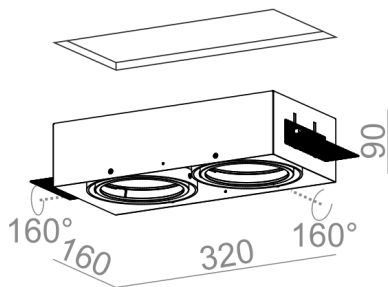

Tolerance for dimensions

Warranty period 2 years

AVAILABLE FINISHES:

MATT

alu matt	-01	black matt	-02
white matt	-03	anthracite structure	-18
gold structure	-19		

MIX

mix	-06		

GLOSS

black gloss	-22	white gloss	-23

CHROME

chrom black	-32	chrom white	-33

B&W

bw black-white	-62		

W&B

bw white-black	-63