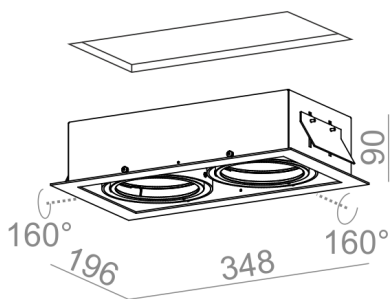

SQUARES 111x2 recessed

SQUARES 111x2 wpuszczany

Category: recessed

Power 2x 50W (2x LED 15W)

Light source: AR111, 12V

Lampholder: G53

Dimming options: Phase-Control

Light source not included

Additional gear required.

AVAILABLE FINISHES:

MATT MIX GLOSS CHROME W&B B&W

SQUARES 111x2 Phase-Control recessed

5 days

30612-0000-T8-PH-xx

-xx finish option code from table below

Tolerance for dimensions