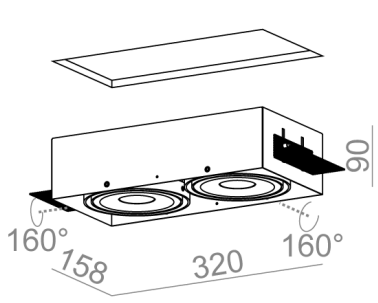

ADDITIONAL

grey	-16	copper	-17

Tolerance for dimensions ± 1 mm

Warranty period 5 years