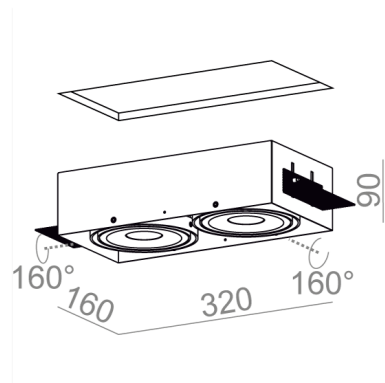

SQUARES 111x2 QRLED trimless recessed

SQUARES 111x2 QRLED trimless wpuszczany

Category: recessed

Power 2x dependent on version

Light source: LED, integrated

Dimming options: DALI, switchDIM, AQsmart

Integrated light source

Gear included.

On request CRI 97.

AVAILABLE FINISHES:

MATT MIX

Tolerance for dimensions

Warranty period 5 years

AVAILABLE VERSIONS:

L927	Low power - Low power	2700K	CRI>90
M927	Medium power - Medium power	2700K	CRI>90
L930	Low power - Low power	3000K	CRI>90
M930	Medium power - Medium power	3000K	CRI>90
L940	Low power - Low power	4000K	CRI>90
M940	Medium power - Medium power	4000K	CRI>90