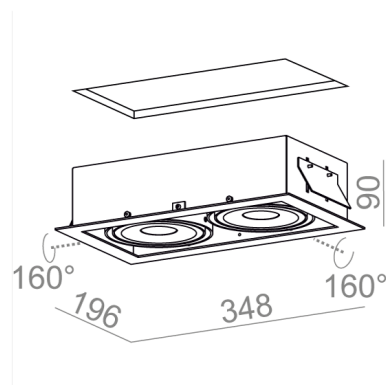

Last update on 2018-03-11 20:45. More details available at <https://www.aqform.com/en/SQ0263>

SQUARES 111x2 QRLED recessed

SQUARES 111x2 QRLED wpuszczany

Category: recessed

Power 2x dependent on version

Light source: LED, integrated

Dimming options: DALI, switchDIM, AQsmart

Integrated light source

Gear included.

On request CRI 97.

AVAILABLE FINISHES:

MATT MIX

AVAILABLE FINISHES:

Tolerance for dimensions