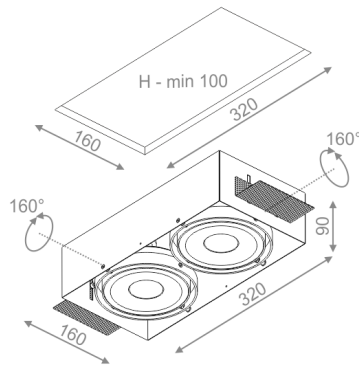

SQUARES 111x2 QRLED 230V trimless recessed

SQUARES 111x2 QRLED 230V trimless wpuszczany

Category: recessed

Power 2x dependent on version

Light source: LED, integrated

Dimming: Phase-Control

Integrated light source

Gear not required.

AVAILABLE FINISHES:

MATT MIX

Tolerance for dimensions

Warranty period 5 years

AVAILABLE VERSIONS:

H927	High power - High power	2700K	CRI>90
M927	Medium power - Medium power	2700K	CRI>90
H930	High power - High power	3000K	CRI>90
M930	Medium power - Medium power	3000K	CRI>90
H940	High power - High power	4000K	CRI>90
M940	Medium power - Medium power	4000K	CRI>90