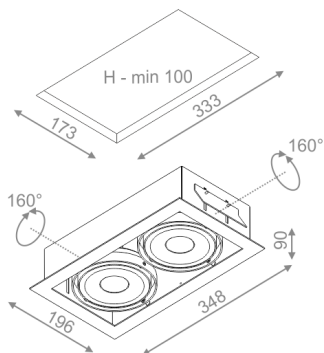

Tolerance for dimensions

Warranty period 5 years

AVAILABLE VERSIONS:

H927	High power - High power	2700K	CRI>90
M927	Medium power - Medium power	2700K	CRI>90
H930	High power - High power	3000K	CRI>90
M930	Medium power - Medium power	3000K	CRI>90
H940	High power - High power	4000K	CRI>90
M940	Medium power - Medium power	4000K	CRI>90

AVAILABLE FINISHES:

MATT

alu matt	-01	black matt	-02
white matt	-03	grey	-16
anthracite structure	-18	gold structure	-19

MIX

mix	-06