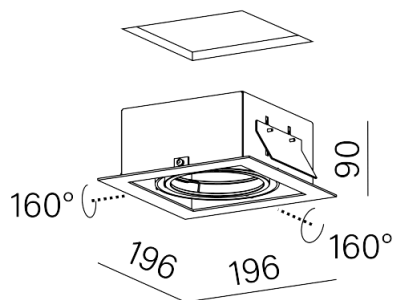

Last update on 2018-03-11 20:45. More details available at <https://www.aqform.com/en/30511>

SQUARES 111x1 recessed

SQUARES 111x1 wpuszczany

Category: recessed

Power 50W (LED)

Light source: AR111, 12V

Lampholder: G53

Dimming options: Phase-Control

Light source not included

Additional gear required.

Tolerance for dimensions ± 1 mm

Warranty period 2 years

AVAILABLE FINISHES:

MIX STRUCTURE ADDITIONAL