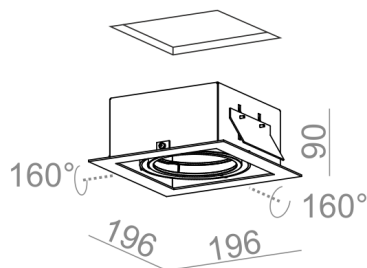

SQUARES 111x1 recessed

SQUARES 111x1 wpuszczany

Category: recessed

Power 50W (LED 15W)

Light source: AR111, 12V

Lampholder: G53

Dimming options: Phase-Control

Light source not included

Additional gear required.

AVAILABLE FINISHES:

MATT MIX GLOSS CHROME W&B B&W

SQUARES 111x1 Phase-Control recessed

5 days

30511-0000-T8-PH-xx

-xx finish option code from table below

Tolerance for dimensions