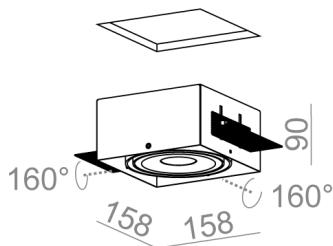

ADDITIONAL

grey	-16	copper	-17

Tolerance for dimensions ± 1 mm

Warranty period 5 years