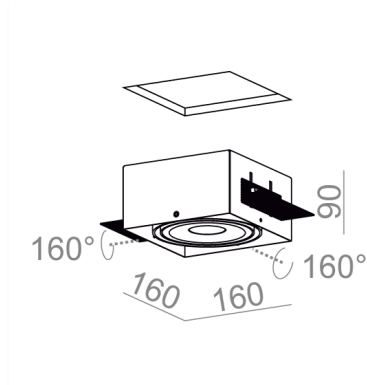

Tolerance for dimensions

Warranty period 5 years

AVAILABLE VERSIONS:

L927	Low power - Low power	2700K	CRI>90
M927	Medium power - Medium power	2700K	CRI>90
L930	Low power - Low power	3000K	CRI>90
M930	Medium power - Medium power	3000K	CRI>90
L940	Low power - Low power	4000K	CRI>90
M940	Medium power - Medium power	4000K	CRI>90

AVAILABLE FINISHES:

MATT

alu matt	-01	black matt	-02
white matt	-03	grey	-16
anthracite structure	-18	gold structure	-19

MIX

mix	-06