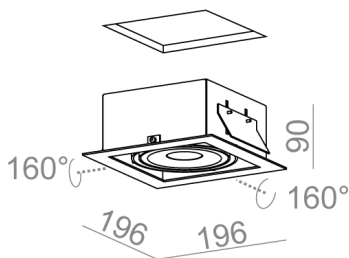

ADDITIONAL

grey	-16	copper	-17

Tolerance for dimensions ± 1 mm

Warranty period 5 years