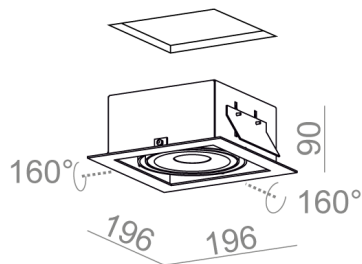

MIX

mix	-06

Tolerance for dimensions

Warranty period 5 years