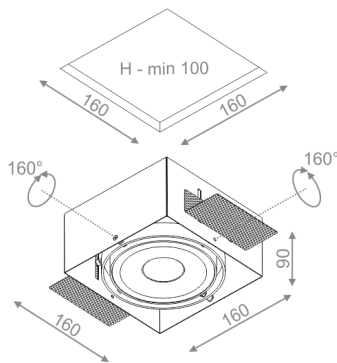

MIX

mix	-06

Tolerance for dimensions

Warranty period 5 years