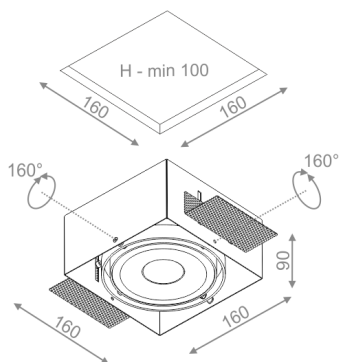

Tolerance for dimensions ± 1 mm

Warranty period 5 years

AVAILABLE VERSIONS:

H927	High power - High power	2700K	CRI>90
M927	Medium power - Medium power	2700K	CRI>90
H930	High power - High power	3000K	CRI>90
M930	Medium power - Medium power	3000K	CRI>90
H940	High power - High power	4000K	CRI>90
M940	Medium power - Medium power	4000K	CRI>90

AVAILABLE FINISHES:

MIX

mix	-06

STRUCTURE

black structure	-12	white structure	-13
gold structure	-19		

ADDITIONAL

grey	-16	copper	-17