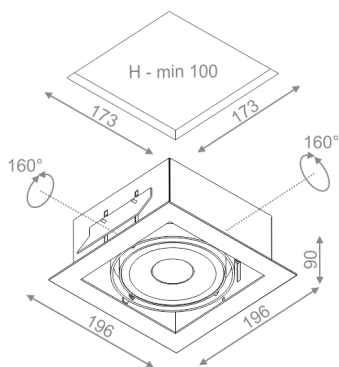

Tolerance for dimensions ± 1 mm

Warranty period 5 years

AVAILABLE VERSIONS:

H927	High power - High power	2700K	CRI>90
M927	Medium power - Medium power	2700K	CRI>90
H930	High power - High power	3000K	CRI>90
M930	Medium power - Medium power	3000K	CRI>90
H940	High power - High power	4000K	CRI>90
M940	Medium power - Medium power	4000K	CRI>90

AVAILABLE FINISHES:

MIX

mix	-06

STRUCTURE

black structure	-12	white structure	-13
gold structure	-19		

ADDITIONAL

grey	-16	copper	-17