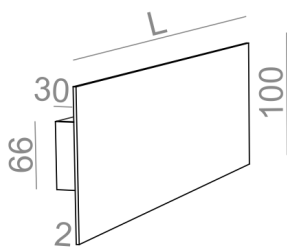

AVAILABLE LUMINAIRE LENGTH:

35 cm
64 cm

Tolerance for dimensions

Warranty period 5 years

AVAILABLE FINISHES:

MATT			
alu matt	-01	black matt	-02
white matt	-03	anthracite structure	-18
gold structure	-19		
GLOSS			
black gloss	-22	white gloss	-23