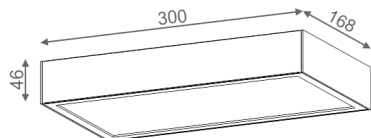

AVAILABLE VERSIONS:

L927	Low power - Low power	2700K	CRI>90
M927	Medium power - Medium power	2700K	CRI>90
L930	Low power - Low power	3000K	CRI>90
M930	Medium power - Medium power	3000K	CRI>90
L940	Low power - Low power	4000K	CRI>90
M940	Medium power - Medium power	4000K	CRI>90

AVAILABLE FINISHES:

MATT

alu matt	-01	black matt	-02
white matt	-03	anthracite structure	-18
gold structure	-19		

GLOSS

black gloss	-22	white gloss	-23

Tolerance for dimensions

Warranty period 5 years