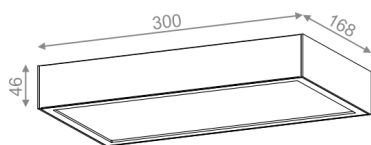

AVAILABLE FINISHES:

MATT

alu matt	-01	black matt	-02
white matt	-03	anthracite structure	-18
gold structure	-19		

GLOSS

black gloss	-22	white gloss	-23

Tolerance for dimensions

Warranty period 5 years