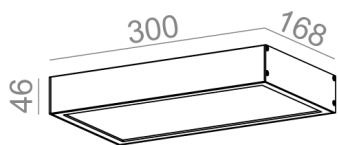

GLOSS

black gloss	-22	white gloss	-23

Tolerance for dimensions ± 1 mm

Warranty period 5 years