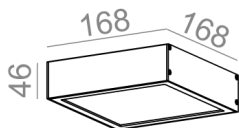

GLOSS

black gloss	-22	white gloss	-23

Tolerance for dimensions ± 1mm

Warranty period 5 years