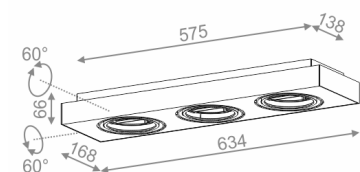

GLOSS

black gloss	-22	white gloss	-23

Tolerance for dimensions

Warranty period 2 years