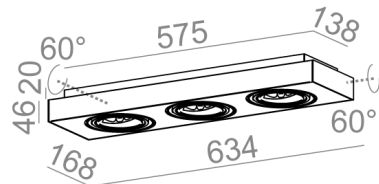

Tolerance for dimensions ± 1 mm

Warranty period 2 years

AVAILABLE FINISHES:

MIX

mix	-06

STRUCTURE

black structure	-12	white structure	-13

gold structure	-19

ADDITIONAL

grey	-16	copper	-17

GLOSS

black gloss	-22	white gloss	-23