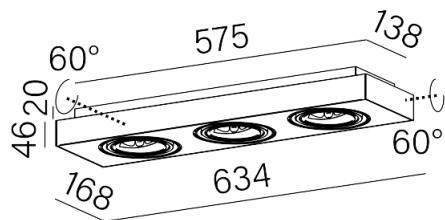

Last update on 2018-03-11 20:45. More details available at <https://www.aqform.com/en/46614>

SLEEK distance 111x3

SLEEK distance 111x3 natynkowy

Category: surface

Power 3x max LED 14W (3x LED)

Light source: AR111, 12V

Light source not included

Gear included.

Tolerance for dimensions ± 1 mm

Warranty period 2 years

AVAILABLE FINISHES:

MIX STRUCTURE ADDITIONAL

SLEEK distance 111x3 surface

46614-0000-T8-00-xx