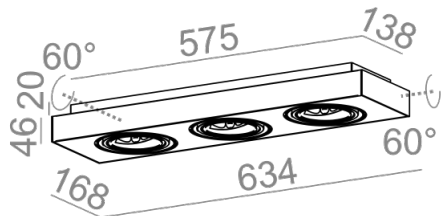

## SLEEK distance 111x3 surface

### SLEEK distance 111x3 natynkowy

Category: surface

Power 3x max LED 15W (3x LED )

Light source: AR111, 12V

Light source not included

Gear included.

Tolerance for dimensions  $\pm 1$ mm

Warranty period 2 years

#### AVAILABLE FINISHES:

MIX GLOSS STRUCTURE ADDITIONAL

SLEEK distance 111x3 surface

46614-0000-T8-00-xx

-xx finish option code from table below