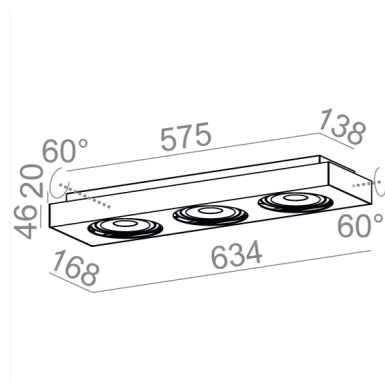

Tolerance for dimensions

Warranty period 5 years

AVAILABLE VERSIONS:

L927	Low power - Low power	2700K	CRI>90
M927	Medium power - Medium power	2700K	CRI>90
L930	Low power - Low power	3000K	CRI>90
M930	Medium power - Medium power	3000K	CRI>90
L940	Low power - Low power	4000K	CRI>90
M940	Medium power - Medium power	4000K	CRI>90

AVAILABLE FINISHES:

MATT

alu matt	-01	black matt	-02
white matt	-03	grey	-16
anthracite structure	-18	gold structure	-19

MIX

mix	-06