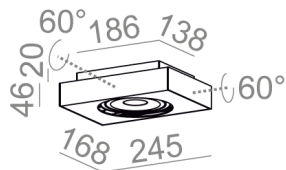

MIX

mix	-06

Tolerance for dimensions

Warranty period 5 years