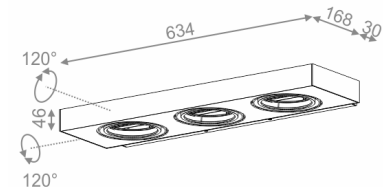

GLOSS

black gloss	-22	white gloss	-23

Tolerance for dimensions

Warranty period 2 years