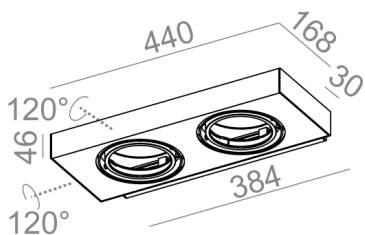

GLOSS

black gloss	-22	white gloss	-23

Tolerance for dimensions ± 1 mm

Warranty period 2 years