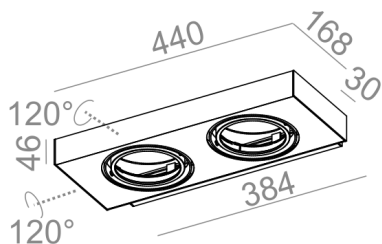

AVAILABLE FINISHES:

MATT

alu matt	-01	black matt	-02
white matt	-03	anthracite structure	-18
gold structure	-19		

MIX

mix	-06		

GLOSS

black gloss	-22	white gloss	-23

B&W

bw black-white	-62		

W&B

bw white-black	-63		

Tolerance for dimensions

Warranty period 2 years