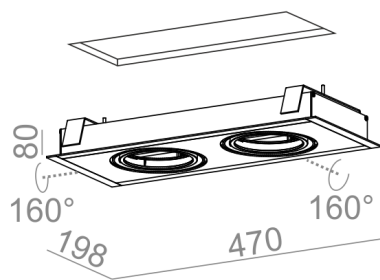

SLEEK 111x2 recessed

SLEEK 111x2 wpuszczany

Category: recessed

Power 2x 50W (2x LED 15W)

Light source: AR111, 12V

Lampholder: G53

Dimming options: Phase-Control

Light source not included

Additional gear required.

AVAILABLE FINISHES:

MATT MIX GLOSS W&B B&W

SLEEK 111x2 Phase-Control recessed

30024-0000-T8-PH-xx

-xx finish option code from table below

Tolerance for dimensions

Warranty period 2 years