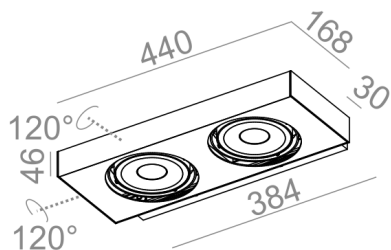

AVAILABLE VERSIONS:

L927	Low power - Low power	2700K	CRI>90
M927	Medium power - Medium power	2700K	CRI>90
L930	Low power - Low power	3000K	CRI>90
M930	Medium power - Medium power	3000K	CRI>90
L940	Low power - Low power	4000K	CRI>90
M940	Medium power - Medium power	4000K	CRI>90

AVAILABLE FINISHES:

MATT

alu matt	-01	black matt	-02
white matt	-03	grey	-16
anthracite structure	-18	gold structure	-19

MIX

mix	-06

Tolerance for dimensions

Warranty period 5 years