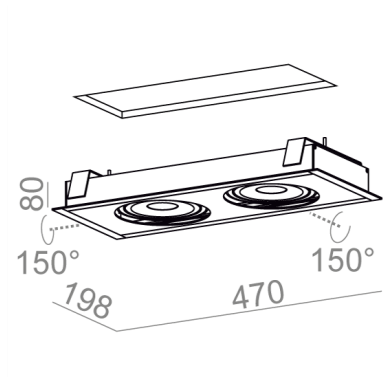

SLEEK 111x2 QRLED recessed

SLEEK 111x2 QRLED wpuszczany

Category: recessed

Power 2x dependent on version

Light source: LED, integrated

Dimming options: Phase-Control, DALI, switchDIM

Integrated light source

Gear included.

AVAILABLE FINISHES:

MATT MIX

Tolerance for dimensions

Warranty period 5 years

AVAILABLE VERSIONS:

L927	Low power - Low power	2700K	CRI>90
M927	Medium power - Medium power	2700K	CRI>90
L930	Low power - Low power	3000K	CRI>90
M930	Medium power - Medium power	3000K	CRI>90
L940	Low power - Low power	4000K	CRI>90
M940	Medium power - Medium power	4000K	CRI>90