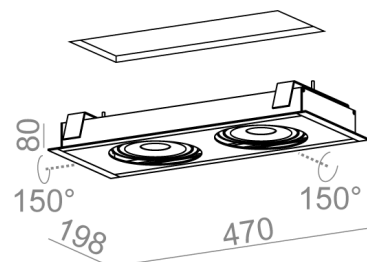

Tolerance for dimensions ± 1 mm

Warranty period 5 years

AVAILABLE VERSIONS:

L927	Low power - Low power	2700K	CRI>90
M927	Medium power - Medium power	2700K	CRI>90
L930	Low power - Low power	3000K	CRI>90
M930	Medium power - Medium power	3000K	CRI>90
L940	Low power - Low power	4000K	CRI>90
M940	Medium power - Medium power	4000K	CRI>90

AVAILABLE FINISHES:

MIX

mix	-06

STRUCTURE

black structure	-12	white structure	-13
gold structure	-19		

ADDITIONAL

grey	-16	copper	-17