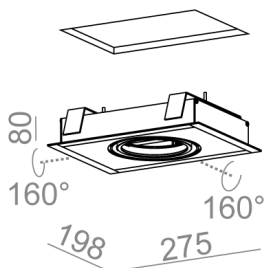

GLOSS

black gloss	-22	white gloss	-23

Tolerance for dimensions ± 1mm

Warranty period 2 years