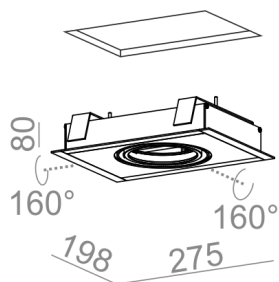

W&B

bw white-black	-63		

Tolerance for dimensions

Warranty period 2 years