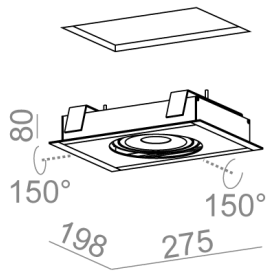

Tolerance for dimensions ± 1 mm

Warranty period 5 years