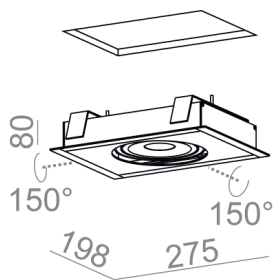

Tolerance for dimensions

Warranty period 5 years