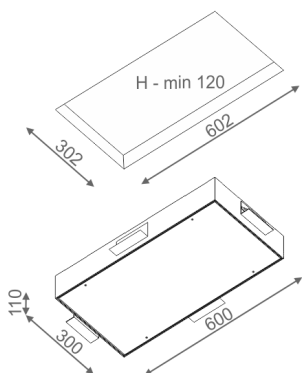

Tolerance for dimensions

Warranty period 5 years

AVAILABLE VERSIONS:

L927	Low power - Low power	2700K	CRI>90
M927	Medium power - Medium power	2700K	CRI>90
L930	Low power - Low power	3000K	CRI>90
M930	Medium power - Medium power	3000K	CRI>90
L940	Low power - Low power	4000K	CRI>90
M940	Medium power - Medium power	4000K	CRI>90

AVAILABLE FINISHES:

MATT

alu matt	-01	black matt	-02
white matt	-03	anthracite structure	-18
gold structure	-19