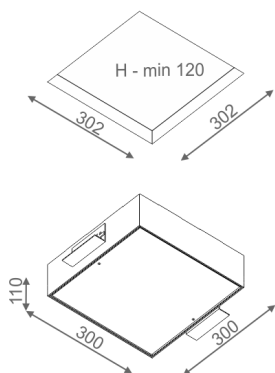

Tolerance for dimensions

Warranty period 5 years

AVAILABLE VERSIONS:

L927	Low power - Low power	2700K	CRI>90
M927	Medium power - Medium power	2700K	CRI>90
L930	Low power - Low power	3000K	CRI>90
M930	Medium power - Medium power	3000K	CRI>90
L940	Low power - Low power	4000K	CRI>90
M940	Medium power - Medium power	4000K	CRI>90

AVAILABLE FINISHES:

MATT

alu matt	-01	black matt	-02
white matt	-03	anthracite structure	-18
gold structure	-19