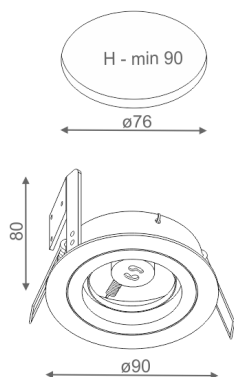

Transformer not required.

AVAILABLE FINISHES:

MATT GLOSS

SIRCA 230V Phase-Control recessed

30020-0000-U8-PH-xx

-xx finish option code from table below

AVAILABLE FINISHES:

MATT

alu matt	-01	black matt	-02
white matt	-03	anthracite structure	-18
gold structure	-19		

GLOSS

black gloss	-22	white gloss	-23
-------------	-----	-------------	-----

Tolerance for dimensions

Warranty period 2 years