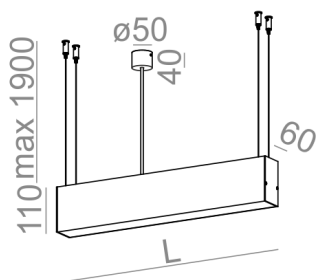

GLOSS

black gloss	-22	white gloss	-23

Tolerance for dimensions

Warranty period 5 years