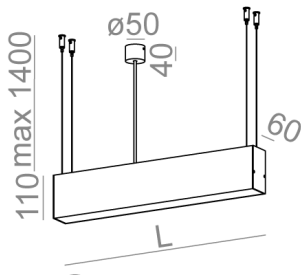

Tolerance for dimensions ± 1 mm

Warranty period 5 years

AVAILABLE VERSIONS:

L927	Low power - Low power	2700K	CRI>90
M927	Medium power - Medium power	2700K	CRI>90
L930	Low power - Low power	3000K	CRI>90
M930	Medium power - Medium power	3000K	CRI>90
L940	Low power - Low power	4000K	CRI>90
M940	Medium power - Medium power	4000K	CRI>90
M962	Medium power - Medium power	2700-6500K	CRI>90

AVAILABLE LUMINAIRE LENGTH:

57 cm
86 cm
114 cm
142 cm
170 cm
198 cm

AVAILABLE FINISHES:

STRUCTURE

black structure	-12	white structure	-13
gold structure	-19		

ADDITIONAL

grey	-16	copper	-17

GLOSS

black gloss	-22	white gloss	-23