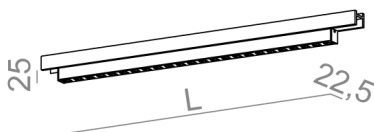

AVAILABLE FINISHES:

STRUCTURE

black structure	-12	white structure	-13

Tolerance for dimensions ± 1 mm

Warranty period 5 years