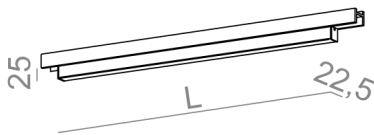

AVAILABLE FINISHES:

STRUCTURE

black structure	-12	white structure	-13

Tolerance for dimensions ± 1 mm

Warranty period 5 years