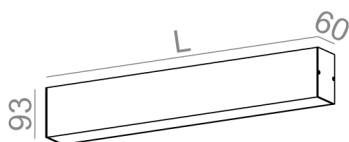

GLOSS

black gloss	-22	white gloss	-23

Tolerance for dimensions ± 1 mm

Warranty period 5 years