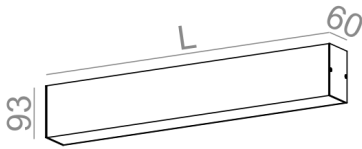

Tolerance for dimensions

Warranty period 5 years