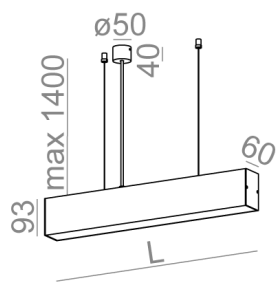

SET TRU LED suspended

SET TRU LED zwieszany

Category: suspended

Power dependent on version

Light source: LED, integrated

Dimming options: DALI, switchDIM, AQsmart

Integrated light source

Gear included.

AVAILABLE FINISHES:

GLOSS STRUCTURE ADDITIONAL

Tolerance for dimensions ± 1 mm

Warranty period 5 years

AVAILABLE VERSIONS:

L927	Low power - Low power	2700K	CRI>90
M927	Medium power - Medium power	2700K	CRI>90
L930	Low power - Low power	3000K	CRI>90
M930	Medium power - Medium power	3000K	CRI>90
L940	Low power - Low power	4000K	CRI>90
M940	Medium power - Medium power	4000K	CRI>90
M962	Medium power - Medium power	2700-6500K	CRI>90

AVAILABLE LUMINAIRE LENGTH:

57 cm
86 cm
114 cm
142 cm
170 cm
198 cm

AVAILABLE FINISHES:

STRUCTURE

black structure	-12	white structure	-13
gold structure	-19		

ADDITIONAL

grey	-16	copper	-17
------	-----	--------	-----