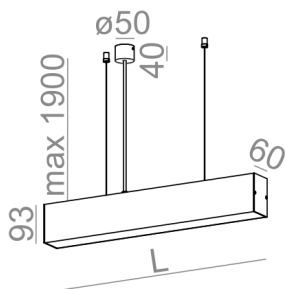

Tolerance for dimensions

Warranty period 5 years

AVAILABLE VERSIONS:

L927	Low power - Low power	2700K	CRI>90
M927	Medium power - Medium power	2700K	CRI>90
L930	Low power - Low power	3000K	CRI>90
M930	Medium power - Medium power	3000K	CRI>90
L940	Low power - Low power	4000K	CRI>90
M940	Medium power - Medium power	4000K	CRI>90

AVAILABLE LUMINAIRE LENGTH:

57 cm
86 cm
114 cm
142 cm
170 cm
198 cm

AVAILABLE FINISHES:

MATT

alu matt	-01	black matt	-02
white matt	-03	anthracite structure	-18
gold structure	-19		

GLOSS

black gloss	-22	white gloss	-23