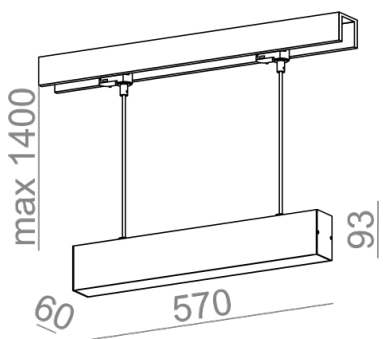

GLOSS

black gloss	-22	white gloss	-23