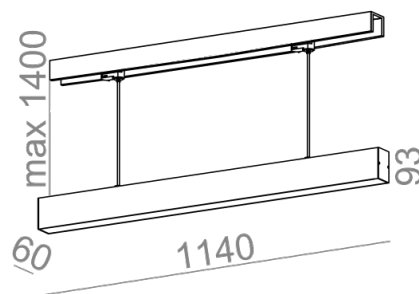

GLOSS

black gloss	-22	white gloss	-23