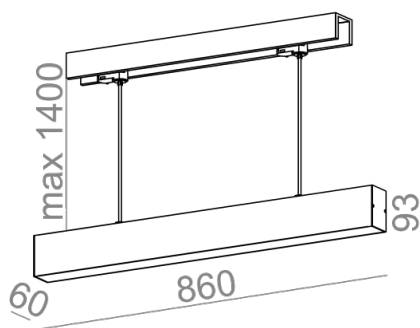

GLOSS

black gloss	-22	white gloss	-23