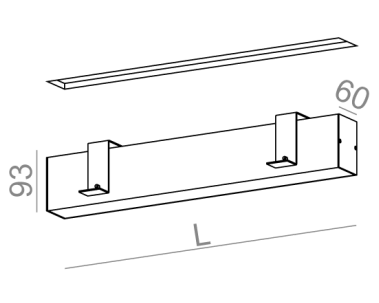

SET TRU LED recessed

SET TRU LED wpuszczany

Category: recessed

Power dependent on version

Light source: LED, integrated

Dimming options: DALI, switchDIM, AQsmart

Integrated light source

Gear included.

AVAILABLE FINISHES:

STRUCTURE

Tolerance for dimensions ± 1 mm

Warranty period 5 years

AVAILABLE VERSIONS:

L927	Low power - Low power	2700K	CRI>90
M927	Medium power - Medium power	2700K	CRI>90
L930	Low power - Low power	3000K	CRI>90
M930	Medium power - Medium power	3000K	CRI>90
L940	Low power - Low power	4000K	CRI>90
M940	Medium power - Medium power	4000K	CRI>90
M962	Medium power - Medium power	2700-6500K	CRI>90

AVAILABLE LUMINAIRE LENGTH:

29 cm
57 cm
86 cm
114 cm
142 cm
170 cm
198 cm

AVAILABLE FINISHES:

STRUCTURE

white structure	-13
-----------------	-----