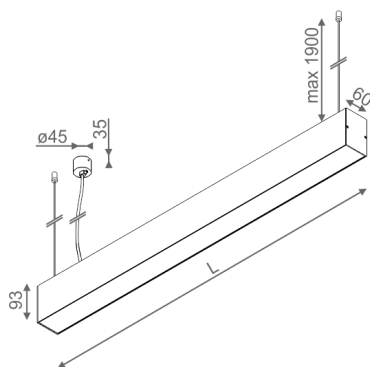

SET TRU FLUO suspended

SET TRU FLUO zwieszany

Category: suspended

Power dependent on version

Light source: TL5

Lampholder: G5

Dimming options: DALI, switchDIM

Light source not included

Electronic ballast included.

AVAILABLE FINISHES:

MATT GLOSS

Tolerance for dimensions

Warranty period 2 years

AVAILABLE LUMINAIRE LENGTH:

60 cm
90 cm
120 cm
150 cm

AVAILABLE FINISHES: