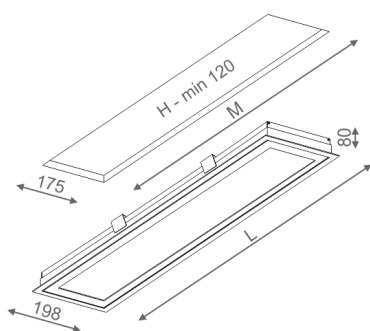

Tolerance for dimensions

Warranty period 5 years

AVAILABLE VERSIONS:

L927	Low power - Low power	2700K	CRI>90
M927	Medium power - Medium power	2700K	CRI>90
L930	Low power - Low power	3000K	CRI>90
M930	Medium power - Medium power	3000K	CRI>90
L940	Low power - Low power	4000K	CRI>90
M940	Medium power - Medium power	4000K	CRI>90

AVAILABLE LUMINAIRE LENGTH:

60 cm
89 cm
117 cm
145 cm
173 cm
201 cm

AVAILABLE FINISHES:

MATT

alu matt	-01	black matt	-02
white matt	-03	anthracite structure	-18
gold structure	-19		

GLOSS

black gloss	-22	white gloss	-23