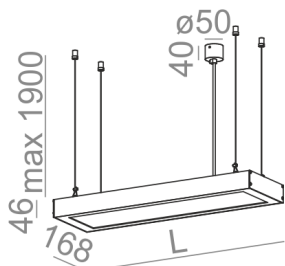

AVAILABLE VERSIONS:

L927	Low power - Low power	2700K	CRI>90
M927	Medium power - Medium power	2700K	CRI>90
L930	Low power - Low power	3000K	CRI>90
M930	Medium power - Medium power	3000K	CRI>90
L940	Low power - Low power	4000K	CRI>90
M940	Medium power - Medium power	4000K	CRI>90

AVAILABLE LUMINAIRE LENGTH:

57 cm
86 cm
114 cm
142 cm

Tolerance for dimensions

Warranty period 5 years

AVAILABLE FINISHES:

MATT

alu matt	-01	black matt	-02
white matt	-03	anthracite structure	-18
gold structure	-19		

GLOSS

black gloss	-22	white gloss	-23