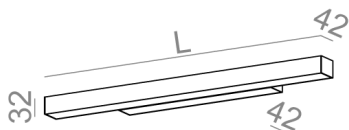

GLOSS

black gloss	-22	white gloss	-23

Tolerance for dimensions ± 1 mm

Warranty period 5 years