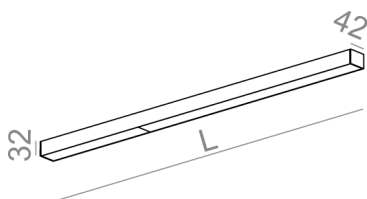

SET RAW mini LED surface

SET RAW mini LED natynkowy

Category: surface

Power dependent on version

Light source: LED, integrated

Dimming options: DALI, switchDIM

Integrated light source

Gear included.

AVAILABLE FINISHES:

GLOSS STRUCTURE ADDITIONAL

AVAILABLE VERSIONS:

L927	Low power - Low power	2700K	CRI>90
M927	Medium power - Medium power	2700K	CRI>90
L930	Low power - Low power	3000K	CRI>90
M930	Medium power - Medium power	3000K	CRI>90
L940	Low power - Low power	4000K	CRI>90
M940	Medium power - Medium power	4000K	CRI>90

AVAILABLE LUMINAIRE LENGTH:

125 cm
153 cm
181 cm
209 cm

AVAILABLE FINISHES:

STRUCTURE			
black structure	-12	white structure	-13
gold structure	-19		
ADDITIONAL			
grey	-16	copper	-17
GLOSS			
black gloss	-22	white gloss	-23