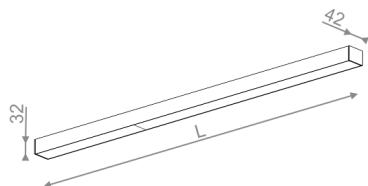

#### AVAILABLE LUMINAIRE LENGTH:

125 cm
153 cm
181 cm
209 cm

Tolerance for dimensions

Warranty period 5 years